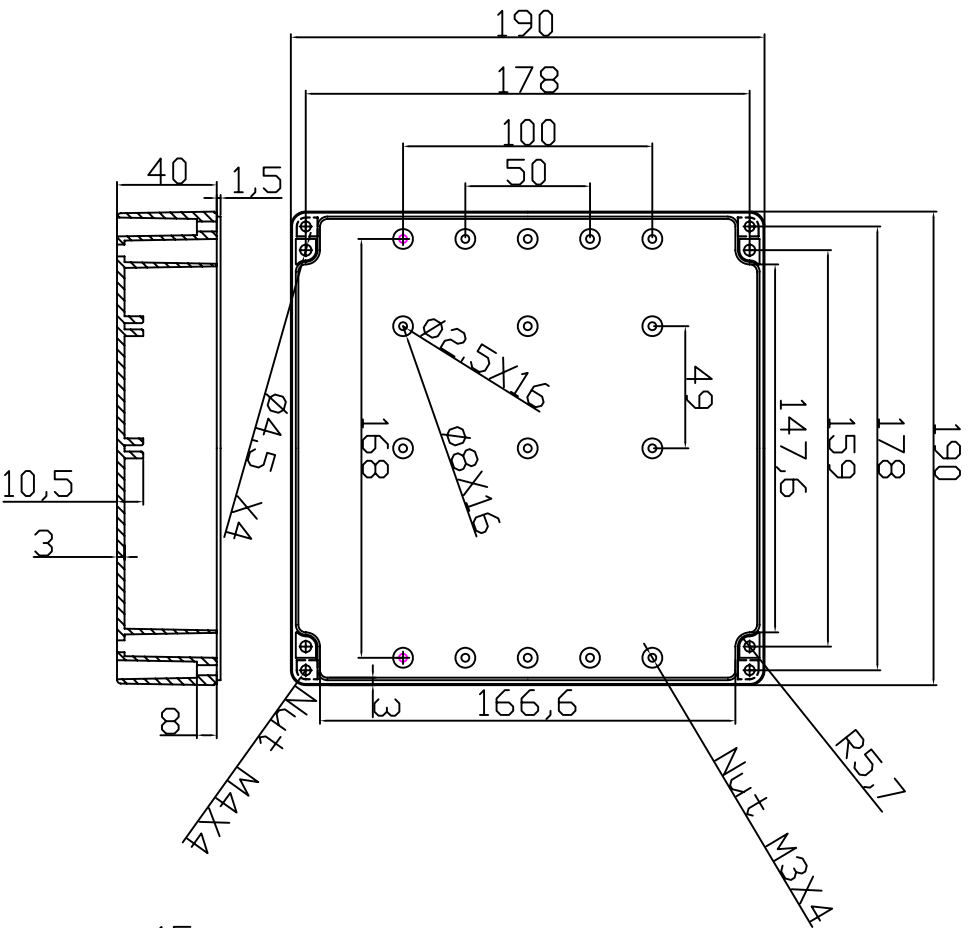

# G2135/G3125

Bottom

Cover

Assembly

GAINTA INDUSTRIES LTD.

宣文實業有限公司

DES'D BY

DRAWN BY

CHK'D BY

SCALE

DATE

MATE.

TITLE:

DWG NO.

REVISED

DESCRIPTION