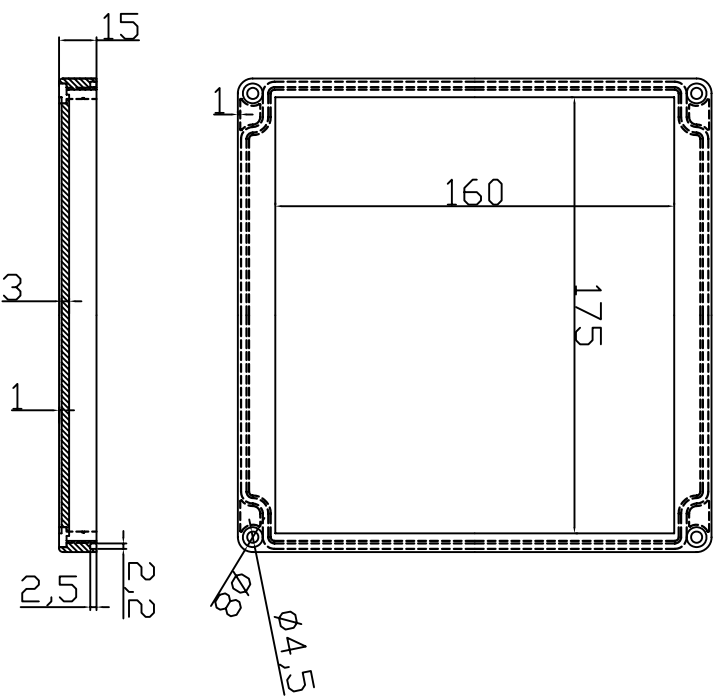

# G2135/G3125

Bottom

Cover

Assembly

GAINTA INDUSTRIES LTD.

宣文實業有限公司

DES'D BY

DRAWN BY

CHK'D BY

SCALE

DATE

MATE.

TITLE:

DWG NO.

REVISED

DESCRIPTION