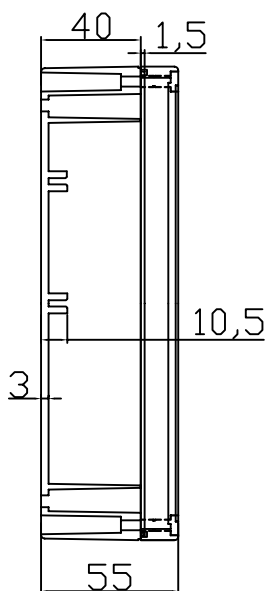

# G2135/G3125

Bottom

Cover

Assembly

GAINTA INDUSTRIES LTD.

宣文實業有限公司

DES'D BY

DRAWN BY

CHK'D BY

SCALE

DATE

MATE.

TITLE:

DWG NO.

REVISED

DESCRIPTION