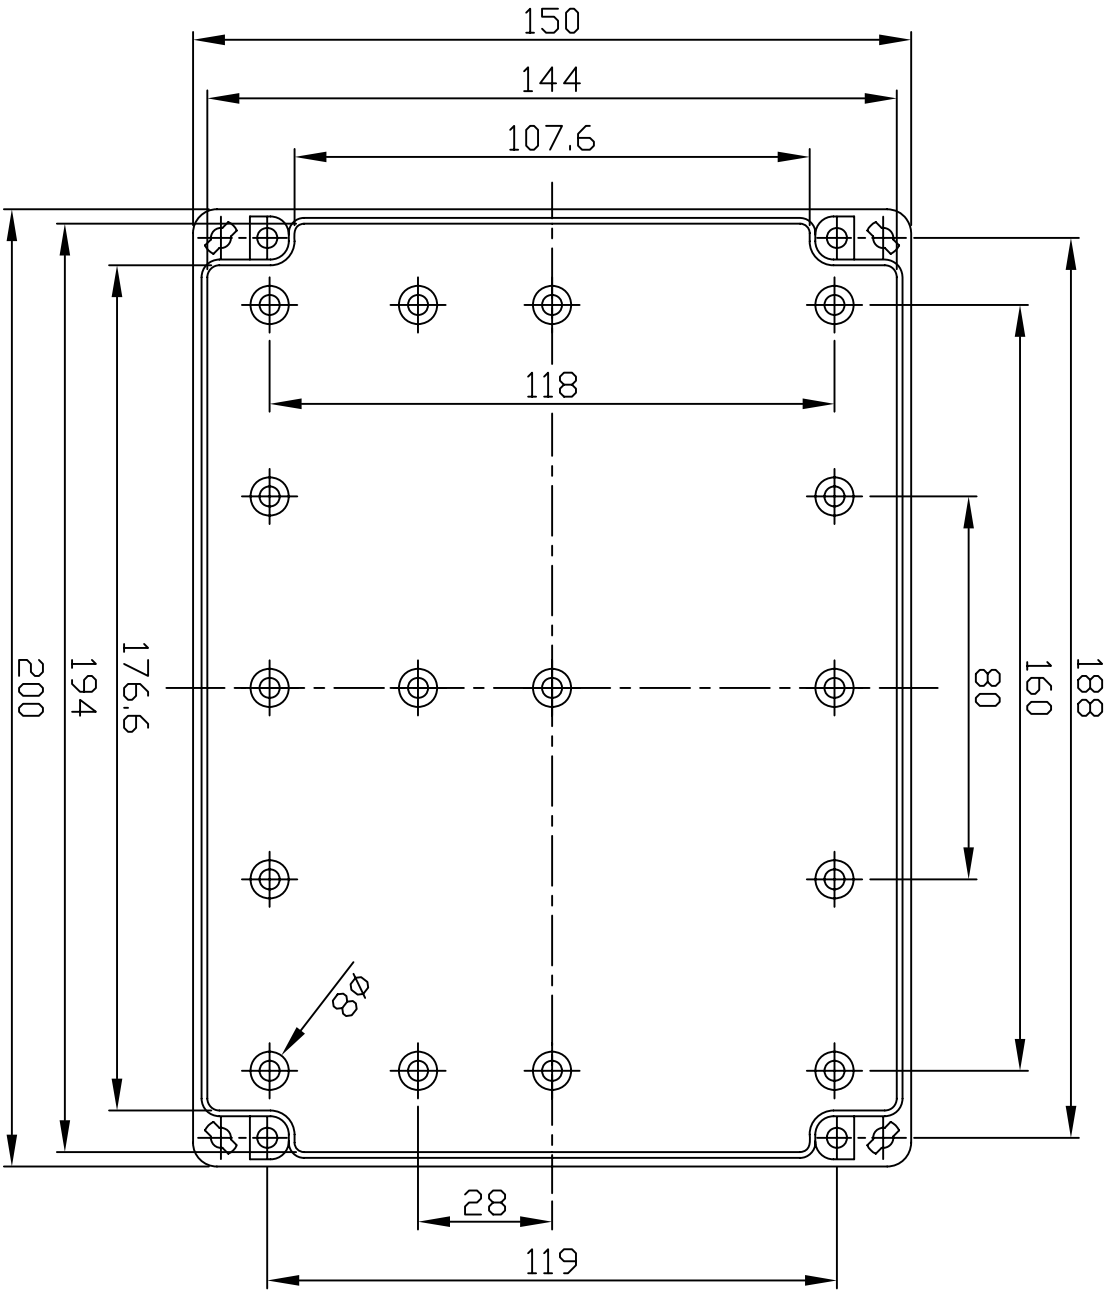

G2120/G3127

GAINTA INDUSTRIES LTD.

宣文實業有限公司

DES'D
BY

DRA'D
BY

CHK'D
BY

SCALE

DATE

MATE.

TITLE:

G2120/G3127

DWG NO.

REVISED

DESCRIPTION