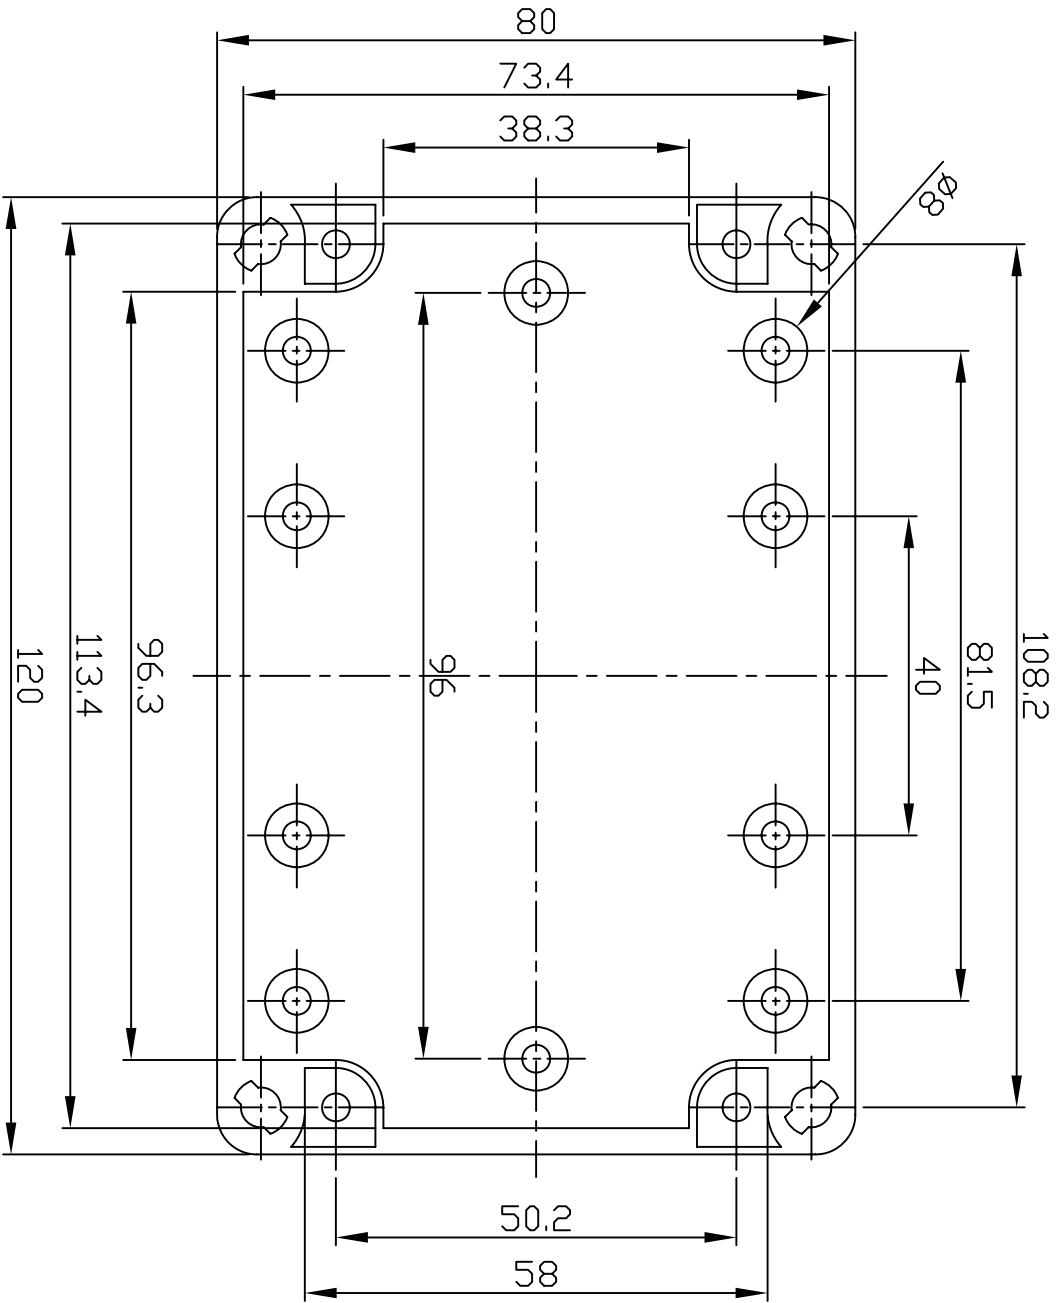

G2104 / G3107

GAINTA INDUSTRIES LTD.

宣文實業有限公司

DES'D BY

DRA'D BY

CHK'D BY

SCALE

DATE

MATE.

TITLE: G2104/G3107

DWG NO.

REVISED

DESCRIPTION