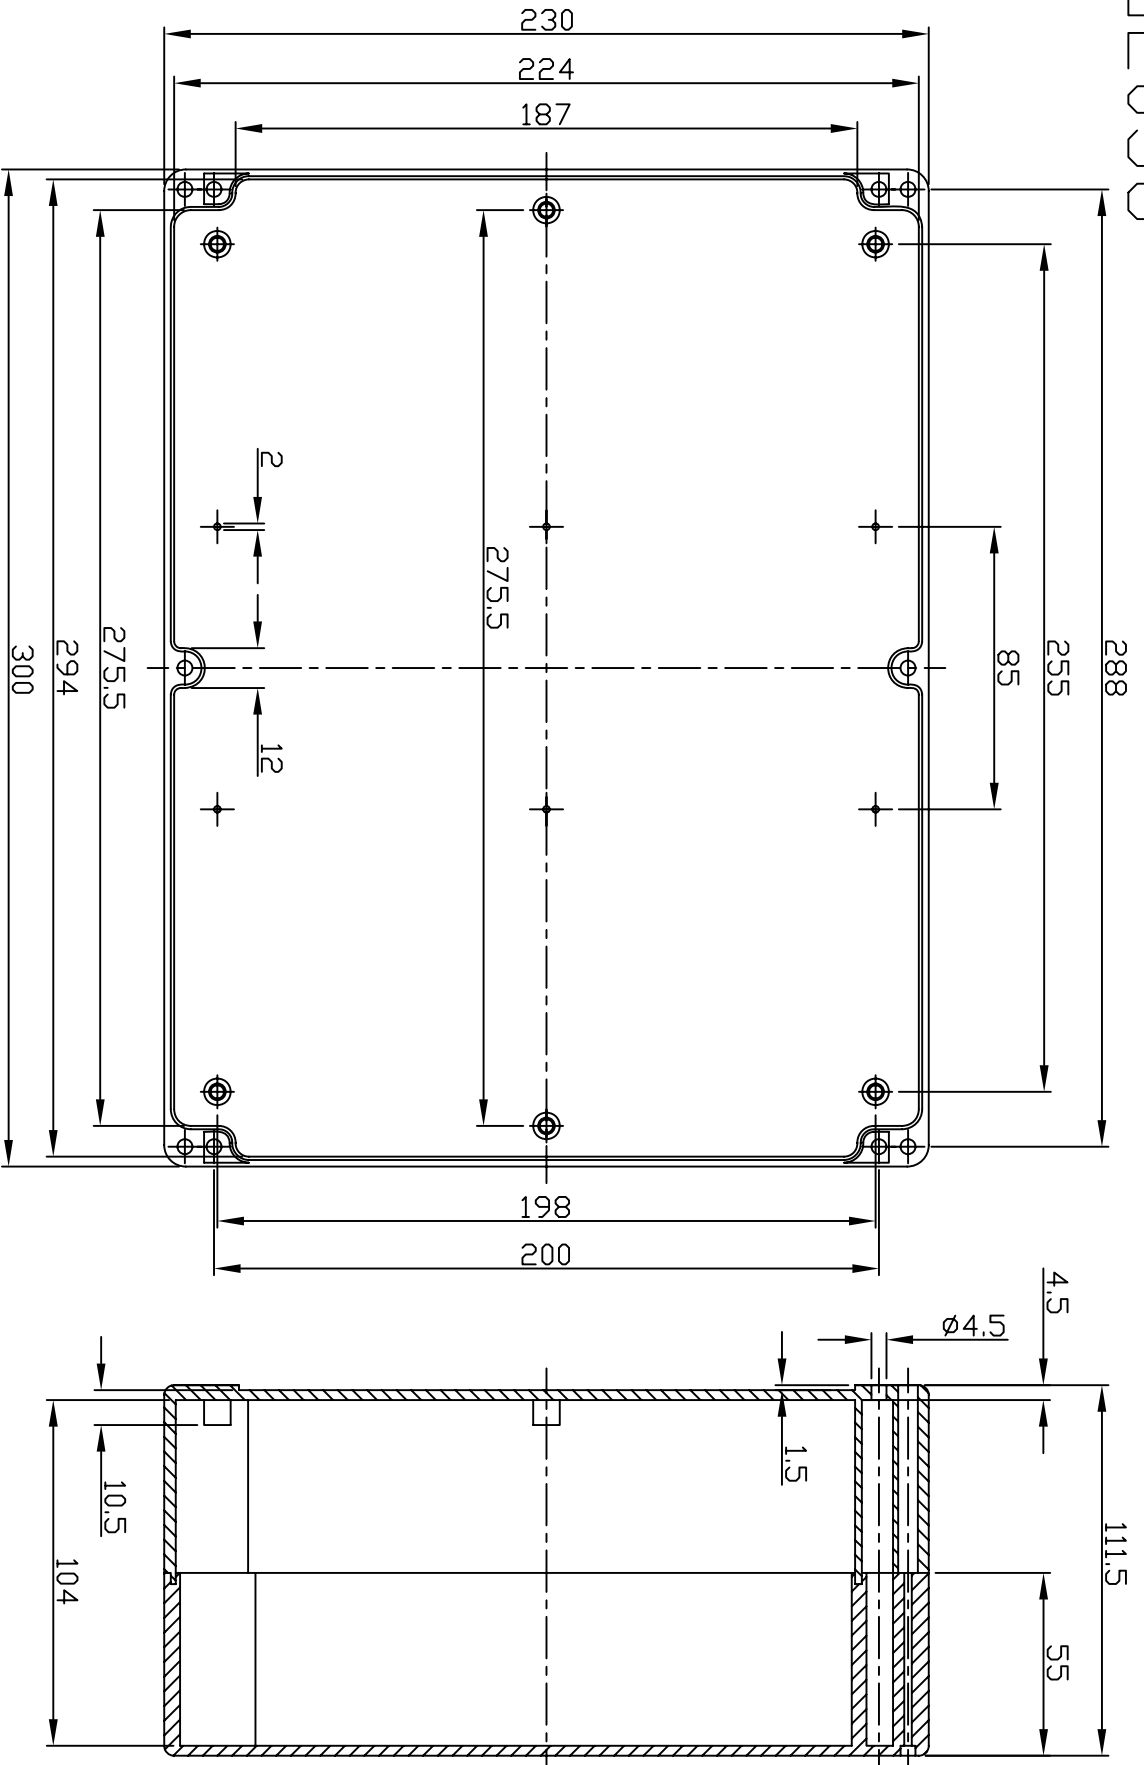

# G3031, G2038

宣文實業有限公司  
GAINTA INDUSTRIES LTD.

DES'D  
BY

DRA'D  
BY  
Spencer

CHK'D  
BY

SCALE

DATE  
Sep.20,2006

MATE.  
ABS,PC

TITLE:  
G3031,G2038

DWG NO.:

REVISION  
B

DESCRIPTION