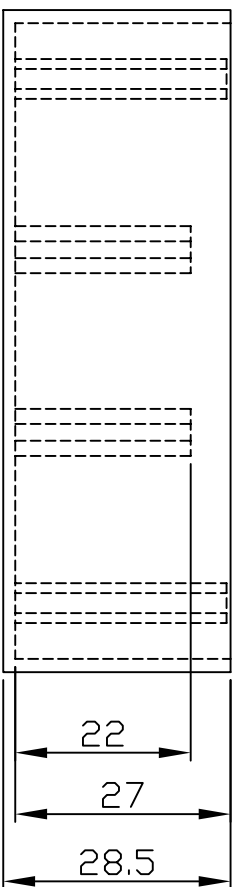

G1020B

宣文實業有限公司
GAINTA INDUSTRIES LTD.

DES'N
BY

DRA'N
BY

CHK'D
BY

SCALE

DATE

MATE.
ABS

TITLE:
BOTTOM

DWG NO.:

G1020 BASE

REVISION

B

DESCRIPTION